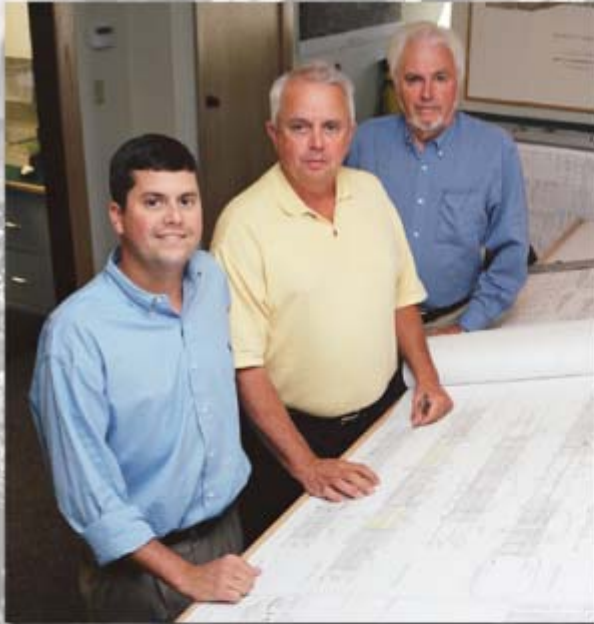

# WIMCO

**General Contractors**

The Rawls family of Washington, North Carolina has owned and operated WIMCO since its inception in 1972. Their practical and functional building philosophy has grown the WIMCO concept into a multiple-award-winning company capable of meeting any commercial or industrial construction requirement.

The modern day WIMCO has its roots in a family-owned business involving crane service, steel erection, pile driving and metal building construction. In the 1950's, Washington Iron and Metal Company marked the beginning of what is now WIMCO. In 1972, the business grew to become a general construction firm.

WIMCO and its owners, Artie, Jeryl, and Kevin Rawls, recognize that their reputation for quality construction done on a timely basis has been built by years of doing things right. They intend to protect that reputation by continuing to build excellent industrial and public buildings, and providing a full spectrum of services for public and private

Walgreens, Greenville, NC

A black and white photograph of a construction worker wearing a white t-shirt, a hard hat, and a tool belt. The worker is standing on a metal structure, possibly a ladder or scaffolding, and is working on a large metal frame. The background shows more of the structure and some windows.